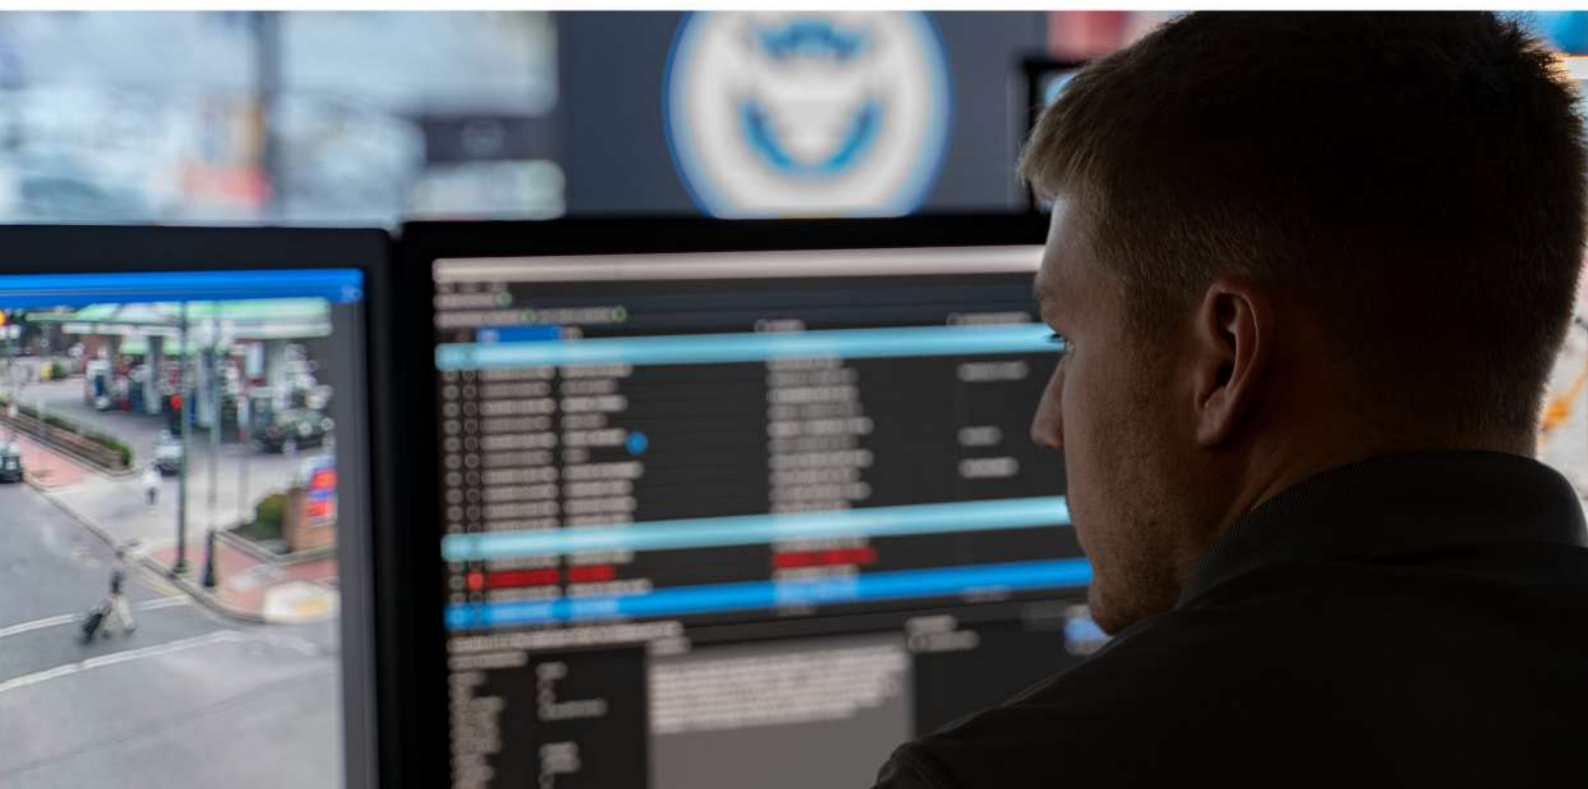

VMS INTEGRATION

Empowering your teams to see the bigger picture is essential for a safe and efficient workplace. Adding body-worn cameras to existing CCTV infrastructure delivers a first-person point of view to your security and surveillance operations.

The VT100 is designed for commercial applications where an intuitive, lightweight wearable camera that integrates seamlessly into existing fixed CCTV is required.

With its Wi-Fi streaming capabilities, the VT100 can record and stream for up to 1.5 hours on a single charge.

RAPID CAMERA ALLOCATION

Organisations with a large workforce need a fast and efficient method of allocating body-worn cameras. Staff simply swipe their RFID tag or ID card to obtain a VT100 for the duration of a shift.

Using RFID assigns the best available camera to the individual, removing unnecessary guesswork.

RFID camera allocation also ensures that recordings can be accurately attributed to the relevant member of staff in the event of a customer or colleague dispute.