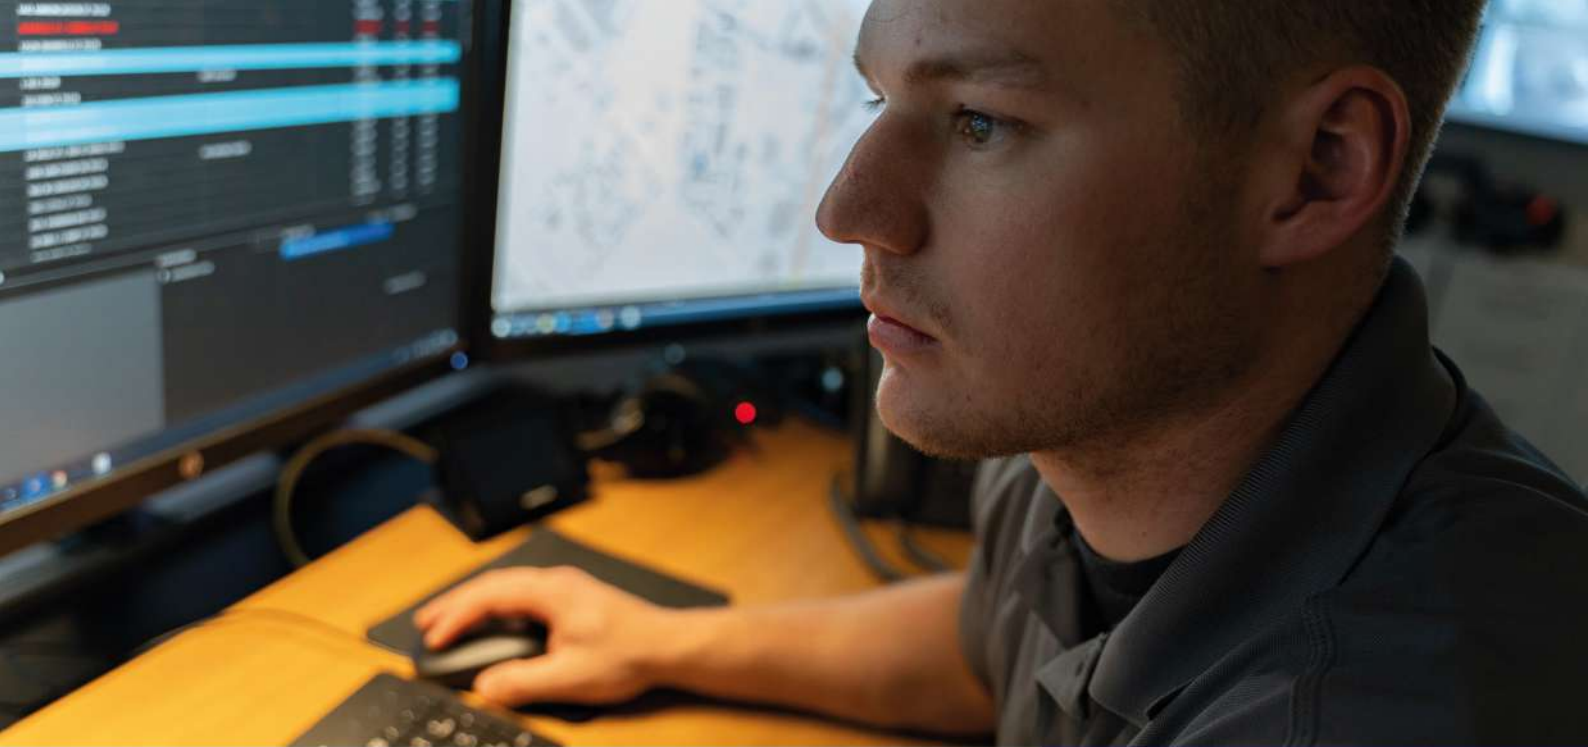

# VT100

**BODY-WORN CAMERA**

## **VT100 BODY-WORN CAMERA A NEW PERSPECTIVE WHEN IT MATTERS MOST**

The VT100 delivers a customisable and fully integrated enterprise mobile video solution. 720p HD video. Remote alarm activation. Customer-friendly design. Seamless integration with existing CCTV.

The VT100 offers a new perspective when it matters most.

**“ THE INDISPUTABLE EVIDENCE CAPTURED BY A VT100 IS PERFECT FOR INCIDENT MANAGEMENT AND RESPONSE. ”**

## PUSH-TO-STREAM ALERTING

Press record to send an instant alert to the control room for faster incident response and better protection.

Control room teams need visibility of situations on the ground to respond effectively.